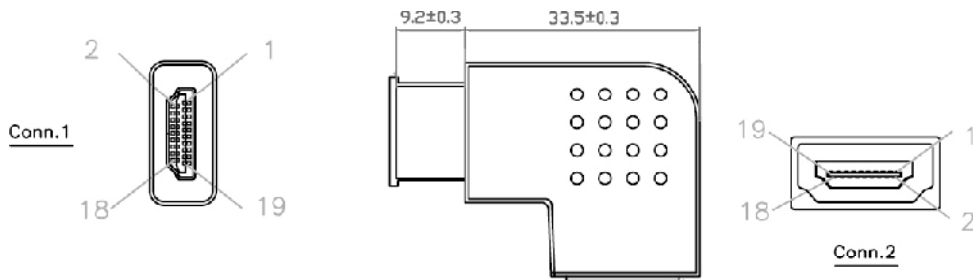

Art No. AH0008

HDMI Type A Female to Male Adapter, 90 Degree Flat Angled, Black

Specification

- Connector: HDMI A/Female to HDMI A/Male
HDMI Male 19P Solder Type, Insulation: Black, Shell Gold Plated
HDMI Female, Shell Gold Plated
- Color: Black

Electrical Test:

1. 100% Test (Open, Short, Mis Wire)
2. Contact Resistance: 2 ohm max.
3. Insulation Resistance: 5M ohm min.

Package Contents

- 1 x HDMI AM/AF 90° Adapter

Packaging Information:

- Packing Dimension: 8x8.5 mm
- Packing Weight: 0.02kg
- Carton Dimension: 320x210x180 mm
- Carton Q'ty: 300pcs
- Carton Weight: 6.3kgs