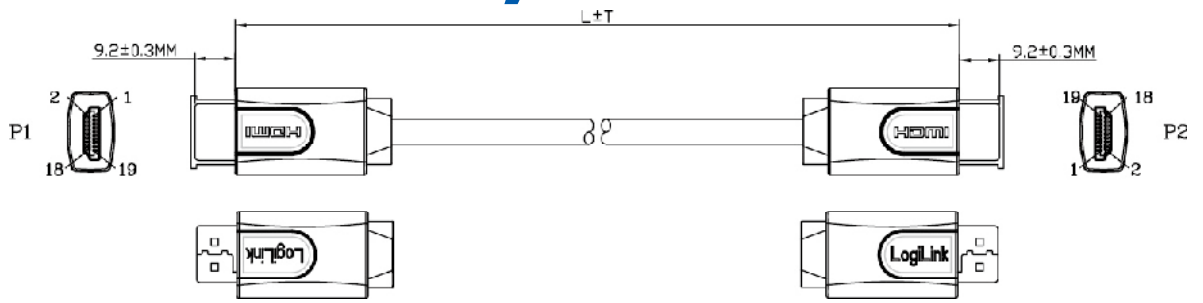

Art No. CHB1101 to CHB1120

HDMI Cable, M/M, High Speed with Ethernet, Black

The optimized HDMI cable is specially designed for the latest HDMI version. The HDMI Ethernet Channel technology consolidates video, audio, and data streams into a single HDMI cable, and enables high-speed networking at up to 100 Mb/sec. Audio Return Channel allows an HDMI-connected TV with a built-in tuner to send audio data "upstream" to a surround audio system. Imaging 3D via HDMI and support all HDTV formats including 480p, 720p, 1080i, 1080p and 4K (4096 x 2160). In addition to RGB color and x.v.Color, it supports for three additional color spaces (sYCC60, Adobe RGB, and Adobe YCC601), enabling to deliver better accurate color on an HDTV.

Pin Assignment

* The specifications and pictures are subject to change without notice.
 *All trade names referenced are the registered trademark of their respective owners.

Art No. CHB1101 to CHB1120

HDMI Cable, M/M, High Speed with Ethernet, Black

Specification:

- HDMI High Speed with Ethernet Cable, Gold plated, Type A, M/M, length: from 1M to 20M
- UL20276 (28AWG*IPR+EAM)*5C+28AWG*4C+AEB OD:7.3MM Black
- HDMI Male 19P Solder Type, Insulation: Black, Gold Plated
- Transparent PE
- PVC 65P Color: Black
- HDMI Transparent Dust Cap
- PVC 45P Color: Blue

Electrical Test:

1. 100% Test (Open, Short, Mis Wire)
2. Contact Resistance: 2 ohm max.
3. Insulation Resistance: 10M ohm min.
4. Hi-Pot Test: DC 300V/10ms

Packaging Information:

Model Name	L	T	Q'ty	Carton Dimension	EAN Code
CHB1101	100cm	2cm	20pcs	420x340x270 mm	4260113572931
CHB1102	200cm	3cm	20pcs	420x340x270 mm	4260113572948
CHB1103	300cm	4cm	20pcs	420x340x270 mm	4260113572955
CHB1105	500cm	5cm	20pcs	420x340x270 mm	4260113572962
CHB1110	1,000cm	10cm	10pcs	490x440x220 mm	4260113572979
CHB1115	1,500cm	10cm	10pcs	490x440x220 mm	4260113572986
CHB1120	2,000cm	10cm	10pcs	490x440x220 mm	4260113572993